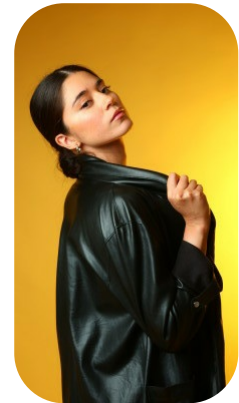

Monica Aguirre Garcia

Age: 25-30	Height: 5ft4inch	Eye Colour: Brown	Accent: Other
Gender:F	Weight: 52kg	Waist: 31	
Location: London	Shoe Size: 4	Bust: 34	
Drives: No	Hair Color: Brunette	Hips: 36	

Talents
COMMERCIAL MODELS, EXTRAS