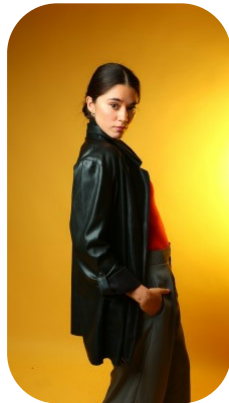

Monica Aguirre Garcia

Age: 25-30	Height: 5ft4inch	Eye Colour: Brown	Accent: Other
Gender:F	Weight: 52kg	Waist: 31	
Location: London	Shoe Size: 4	Bust: 34	
Drives: No	Hair Color: Brunette	Hips: 36	

Talents
COMMERCIAL MODELS, EXTRAS